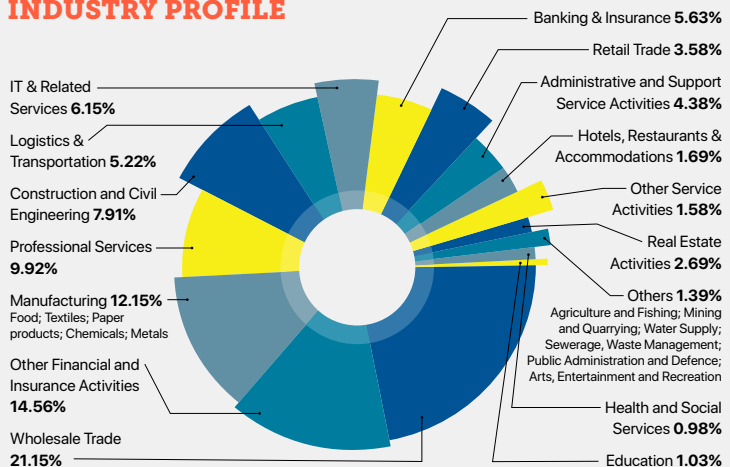

SBF MEMBERSHIP BY INDUSTRY PROFILE

Accurate as of 31 December 2020